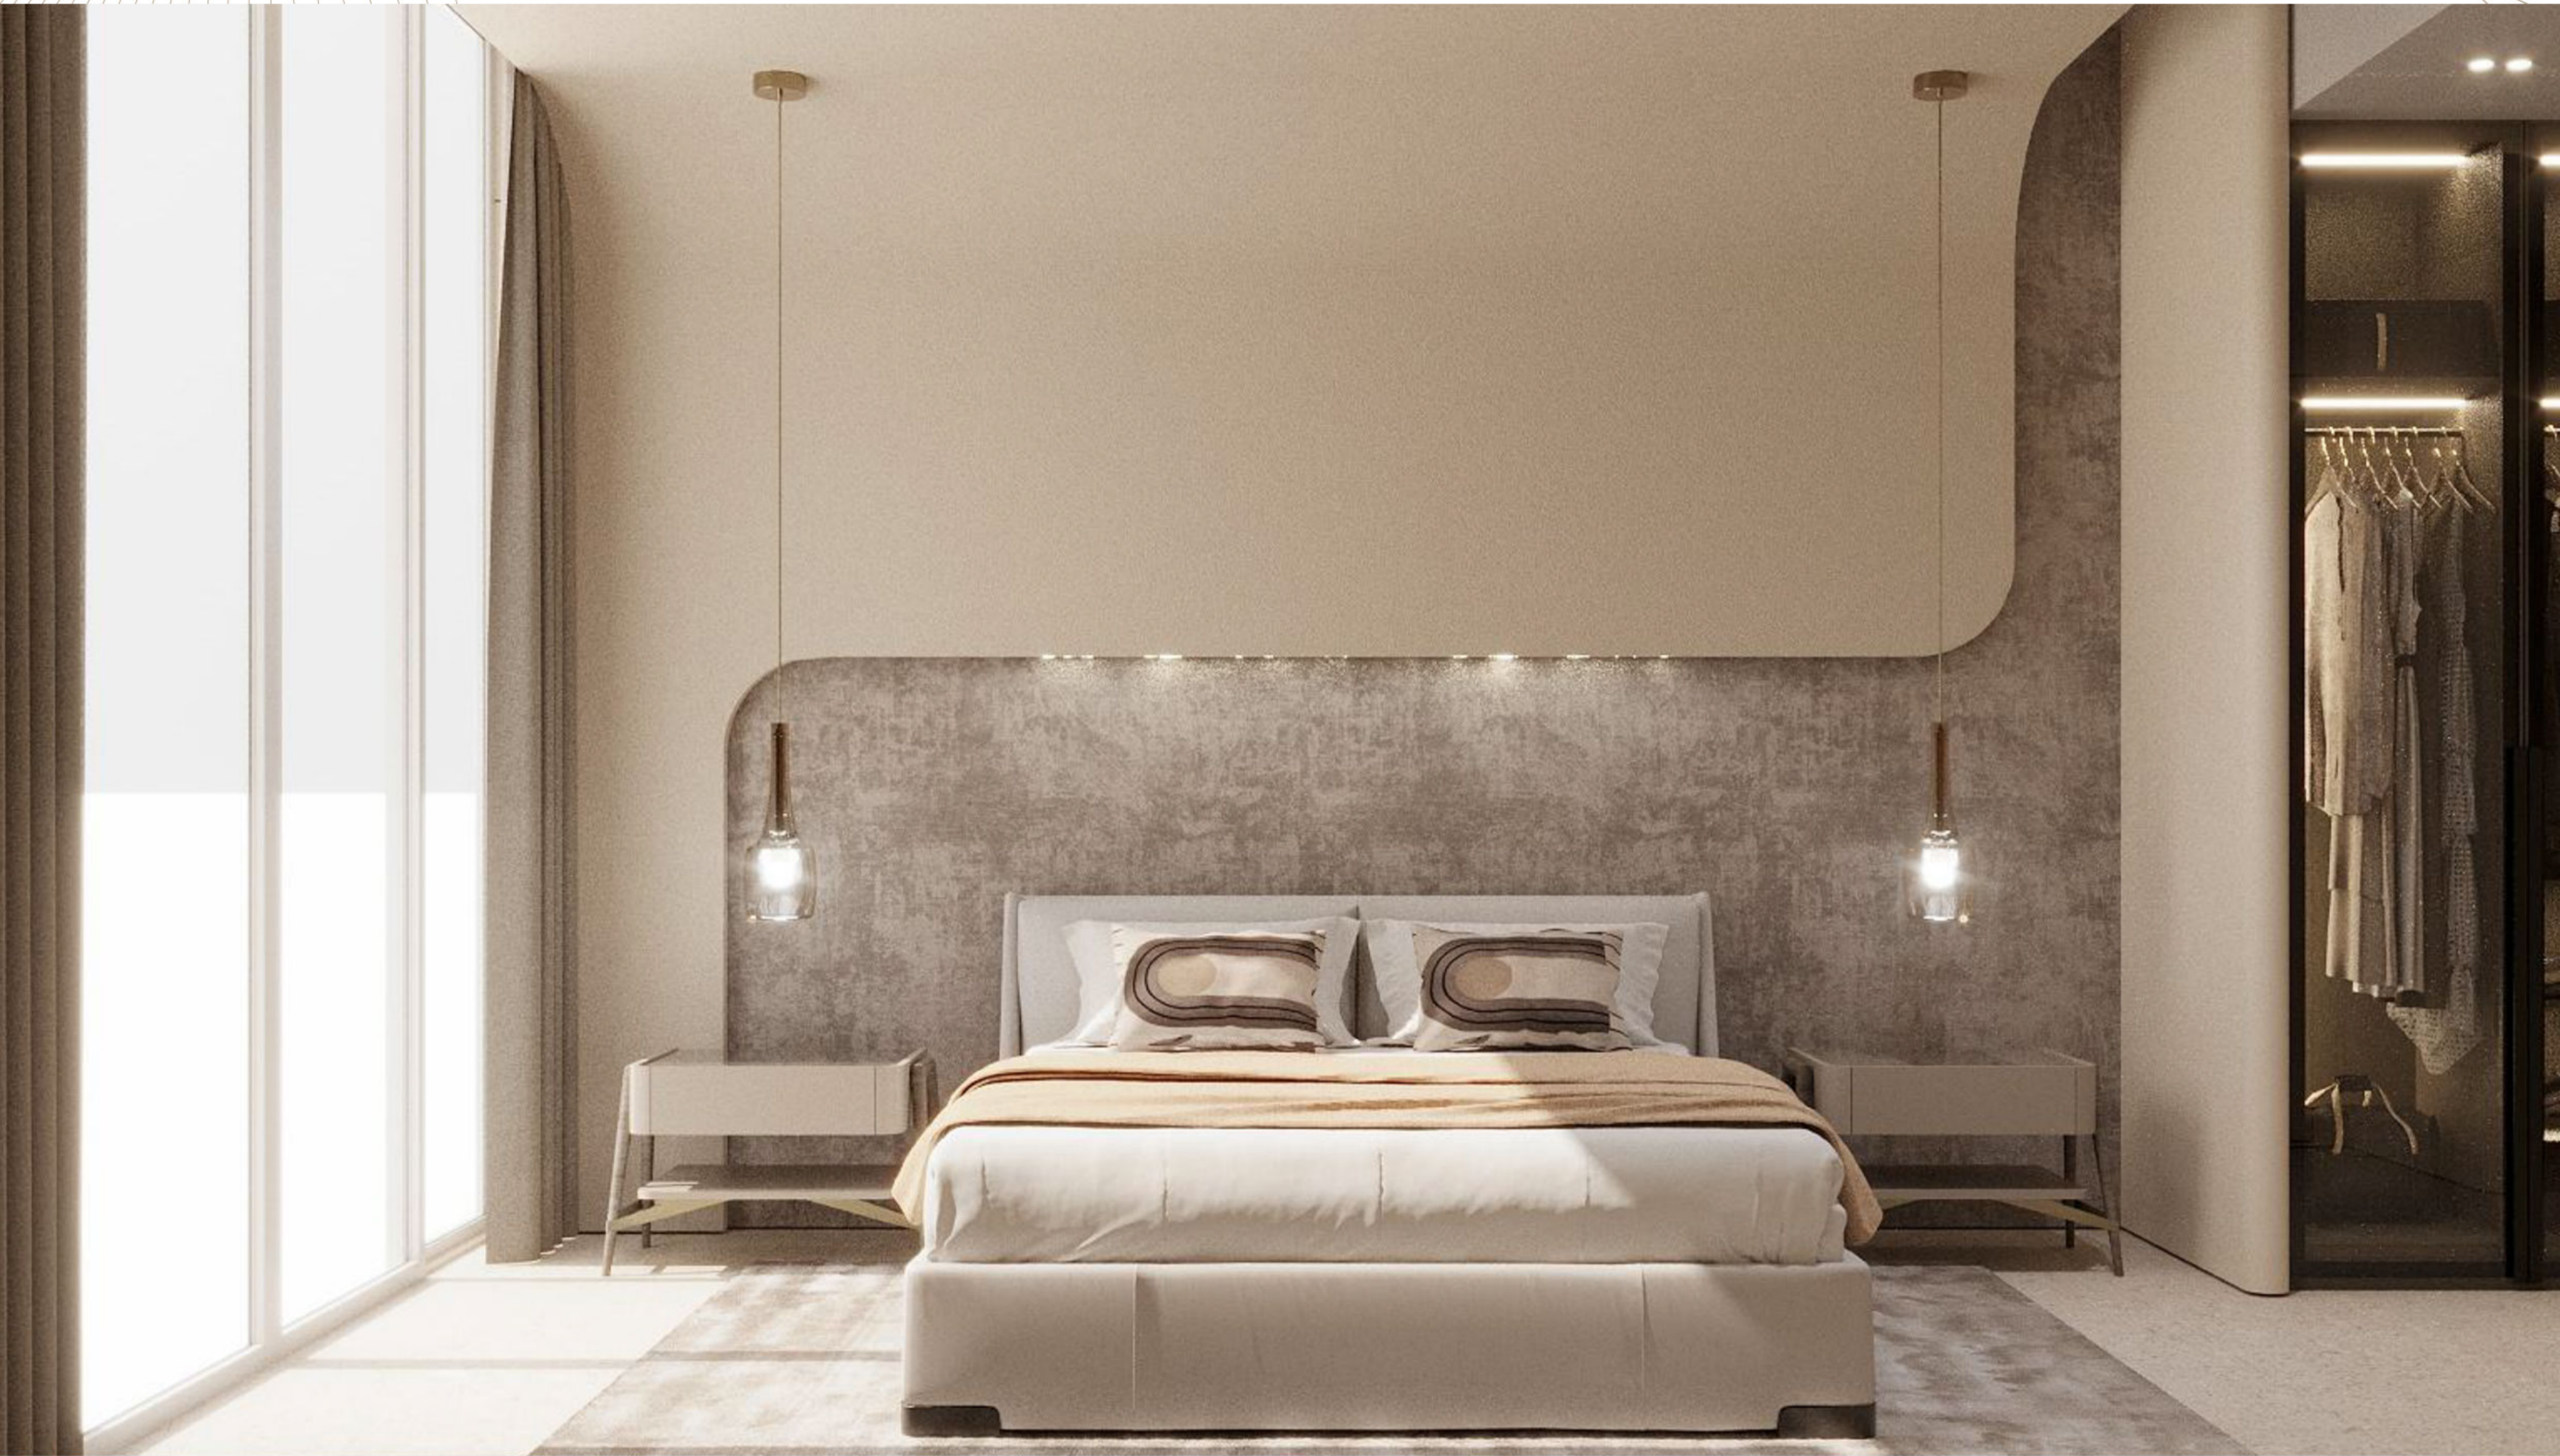

The Natuzzi

Harmony Touch

— Unmatched Elegance —

The Natuzzi Harmony Touch brings unmatched elegance to each apartment at Natuzzi Harmony Residences. With over 65 years of excellence, Natuzzi offers bespoke furnishings that combine modern aesthetics with timeless comfort. Each space, from the one-bedroom to the three-bedroom residences, is thoughtfully designed with custom-made pieces and private pools, creating a personal sanctuary. The Natuzzi Harmony Touch is more than just furniture; it's a statement of prestige and a testament to luxurious living.

Interiors

Timeless Modernity

— Commitment to Craftsmanship —

The living area is an open, luminous space featuring floor-to-ceiling windows that bathe the interior in natural light, enhancing the room's inviting charm. Each bedroom is a peaceful retreat, decorated in neutral tones inspired by the natural beauty of Apulia, with every room offering its own ensuite bathroom and dedicated wardrobe area for added convenience. In addition, the apartments are equipped with a stylish guest bathroom and a versatile extra room, adaptable for various needs.

Living

Dining

Dining

Kitchen

Bedroom

Bathroom

Amenities

Improving Well-Being

— Through Design —

Natuzzi Harmony Residences boasts a contemporary facade with sleek lines and premium materials, creating an elegant presence on Dubai Island. Floor-to-ceiling windows flood the interiors with natural light, offering stunning views and enhancing the building's modern appeal.