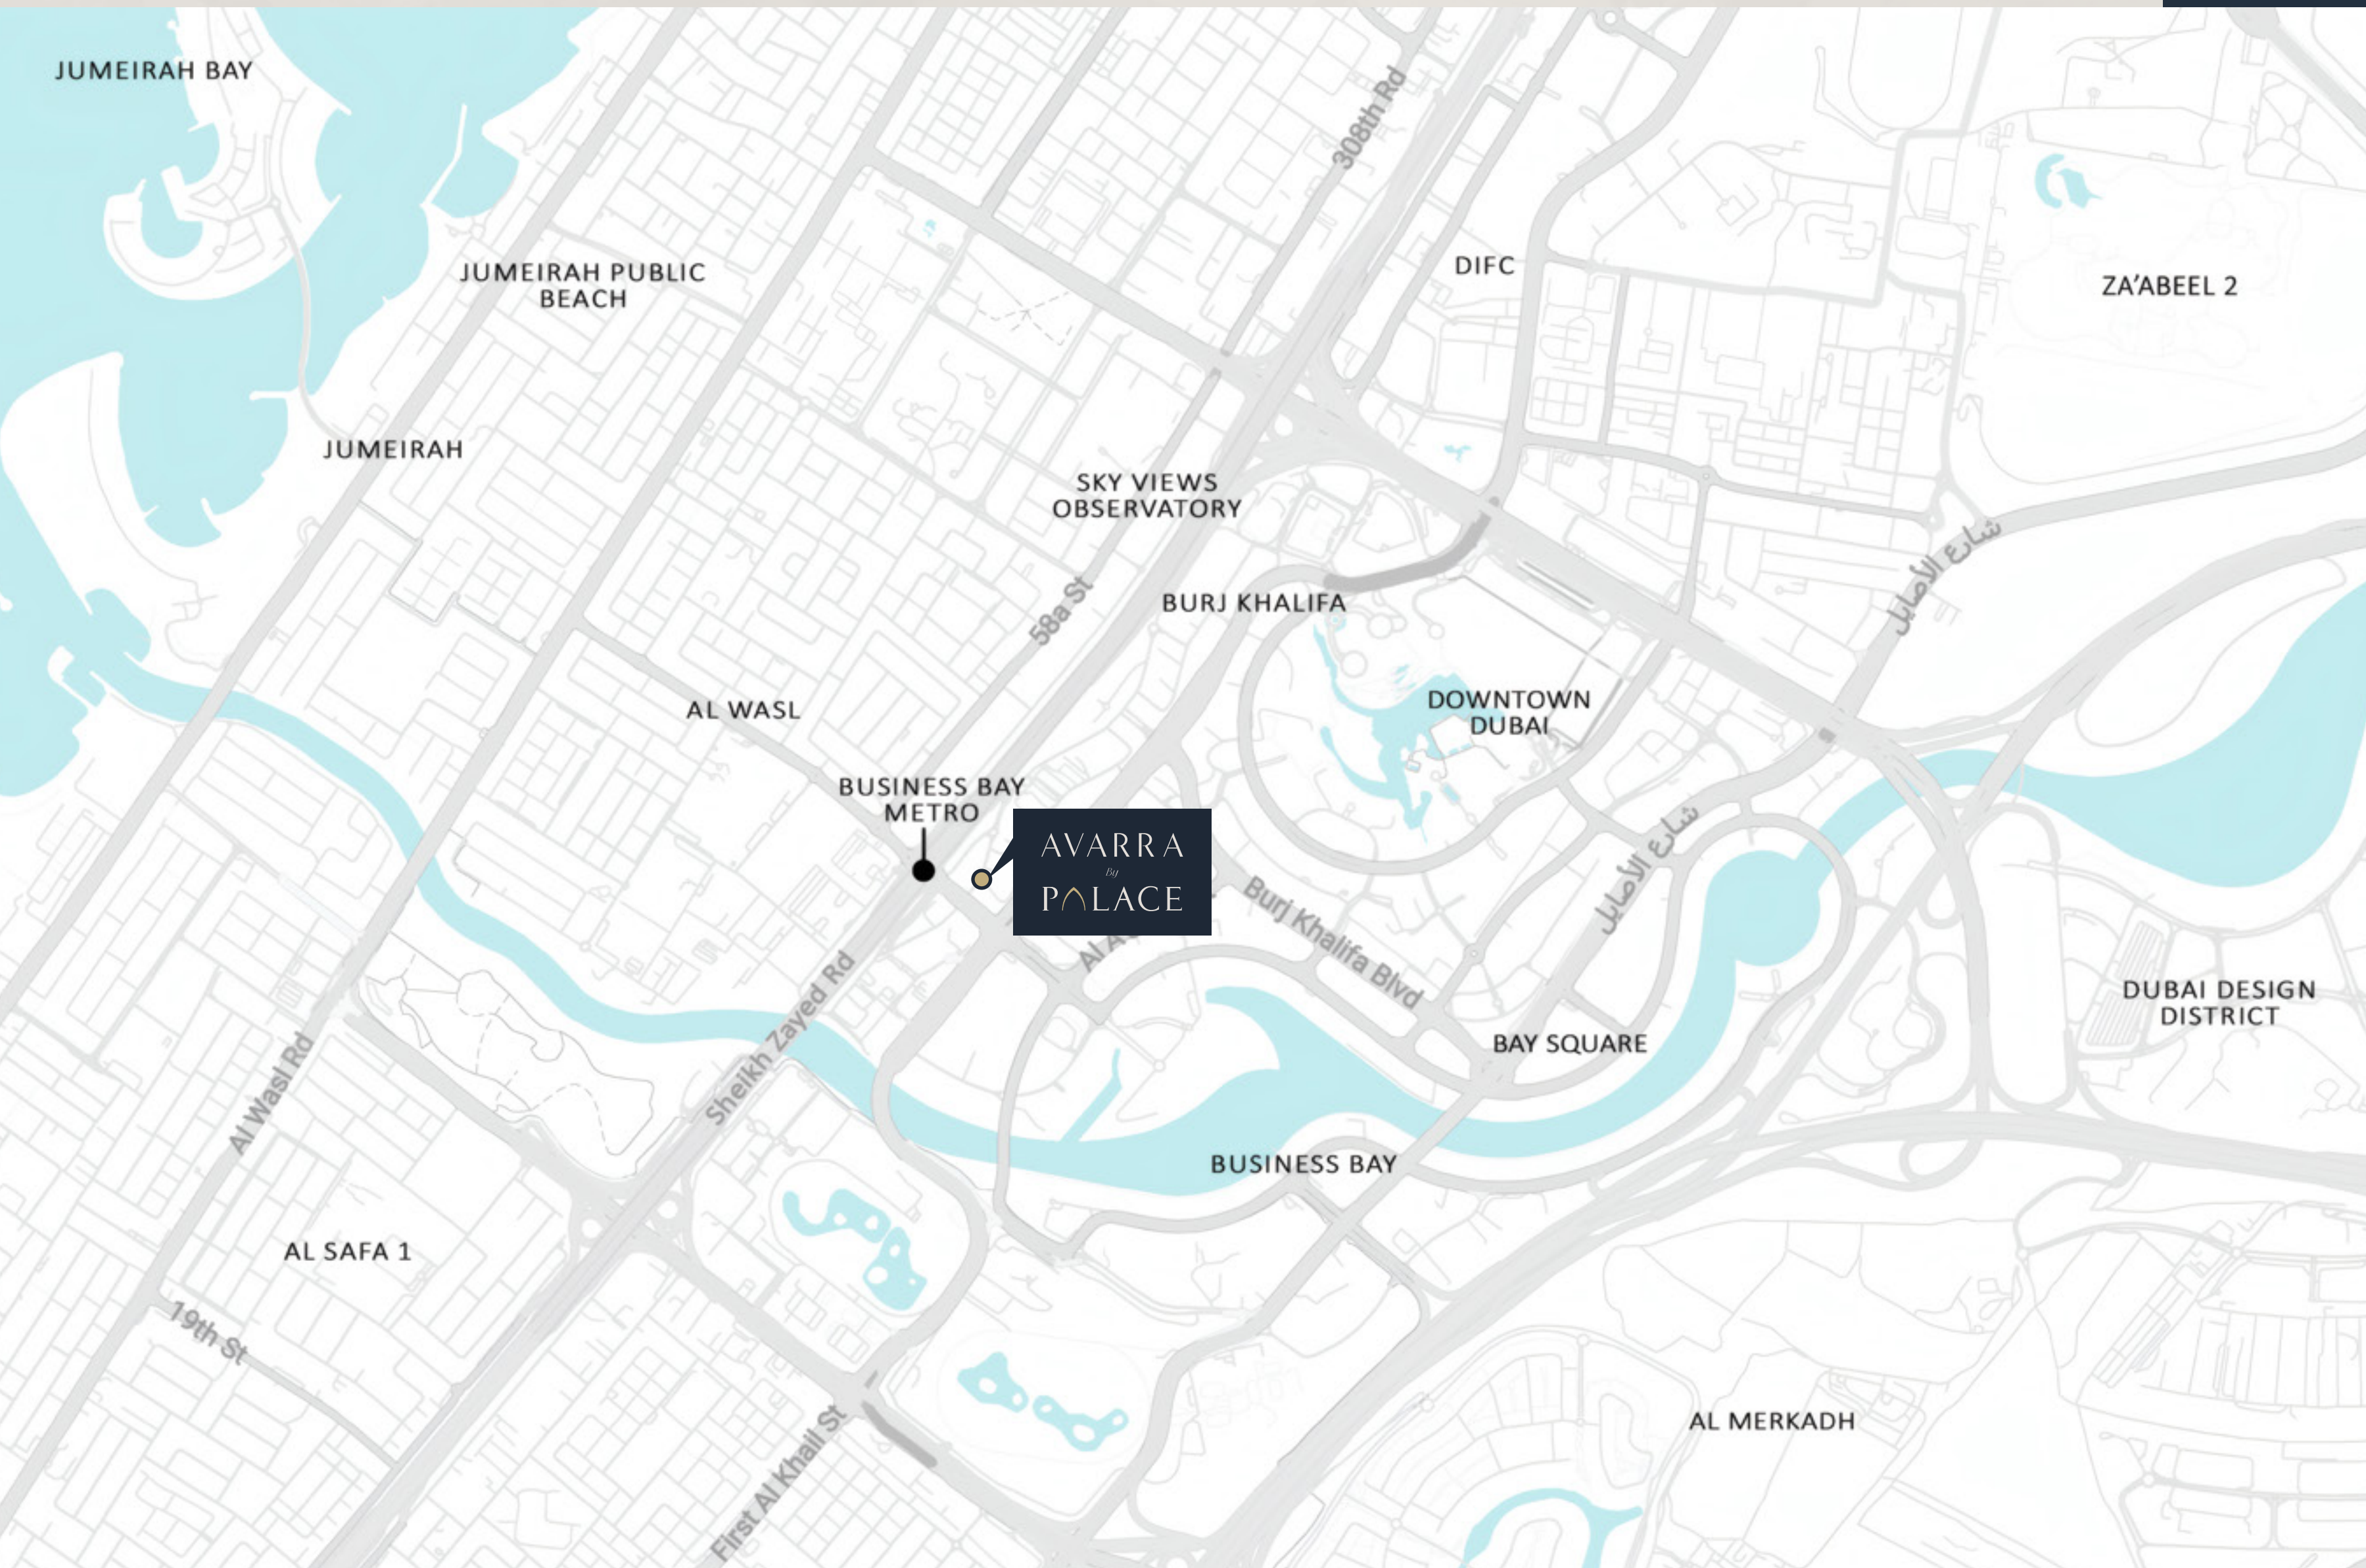

EMBRACE

Eternal City Views

Every glance reveals a skyline that inspires, and every moment is framed by architectural brilliance. Here, the city's most admired vistas, the shimmering waters of the sea, the iconic silhouette of Burj Khalifa, and the dynamic pulse of Business Bay become the backdrop to your life. Step into a world where luxury is guided by signature elegance of the Palace brand.

WONDERS OF *the Marvellous City*

Effortlessly connected and framed by panoramic views of the sea, Business Bay, and the iconic skyline, every moment here is shaped by convenience. The city's heartbeat becomes your own—morning strolls along the Dubai Canal, vibrant days, and global flavours just steps away.

9 Mins

Burj Khalifa / Dubai Mall

14 Mins

Dubai Creek Harbour

15 Mins

Dubai International Airport

30 Mins

Dubai Hills Mall / Dubai Hills Estate